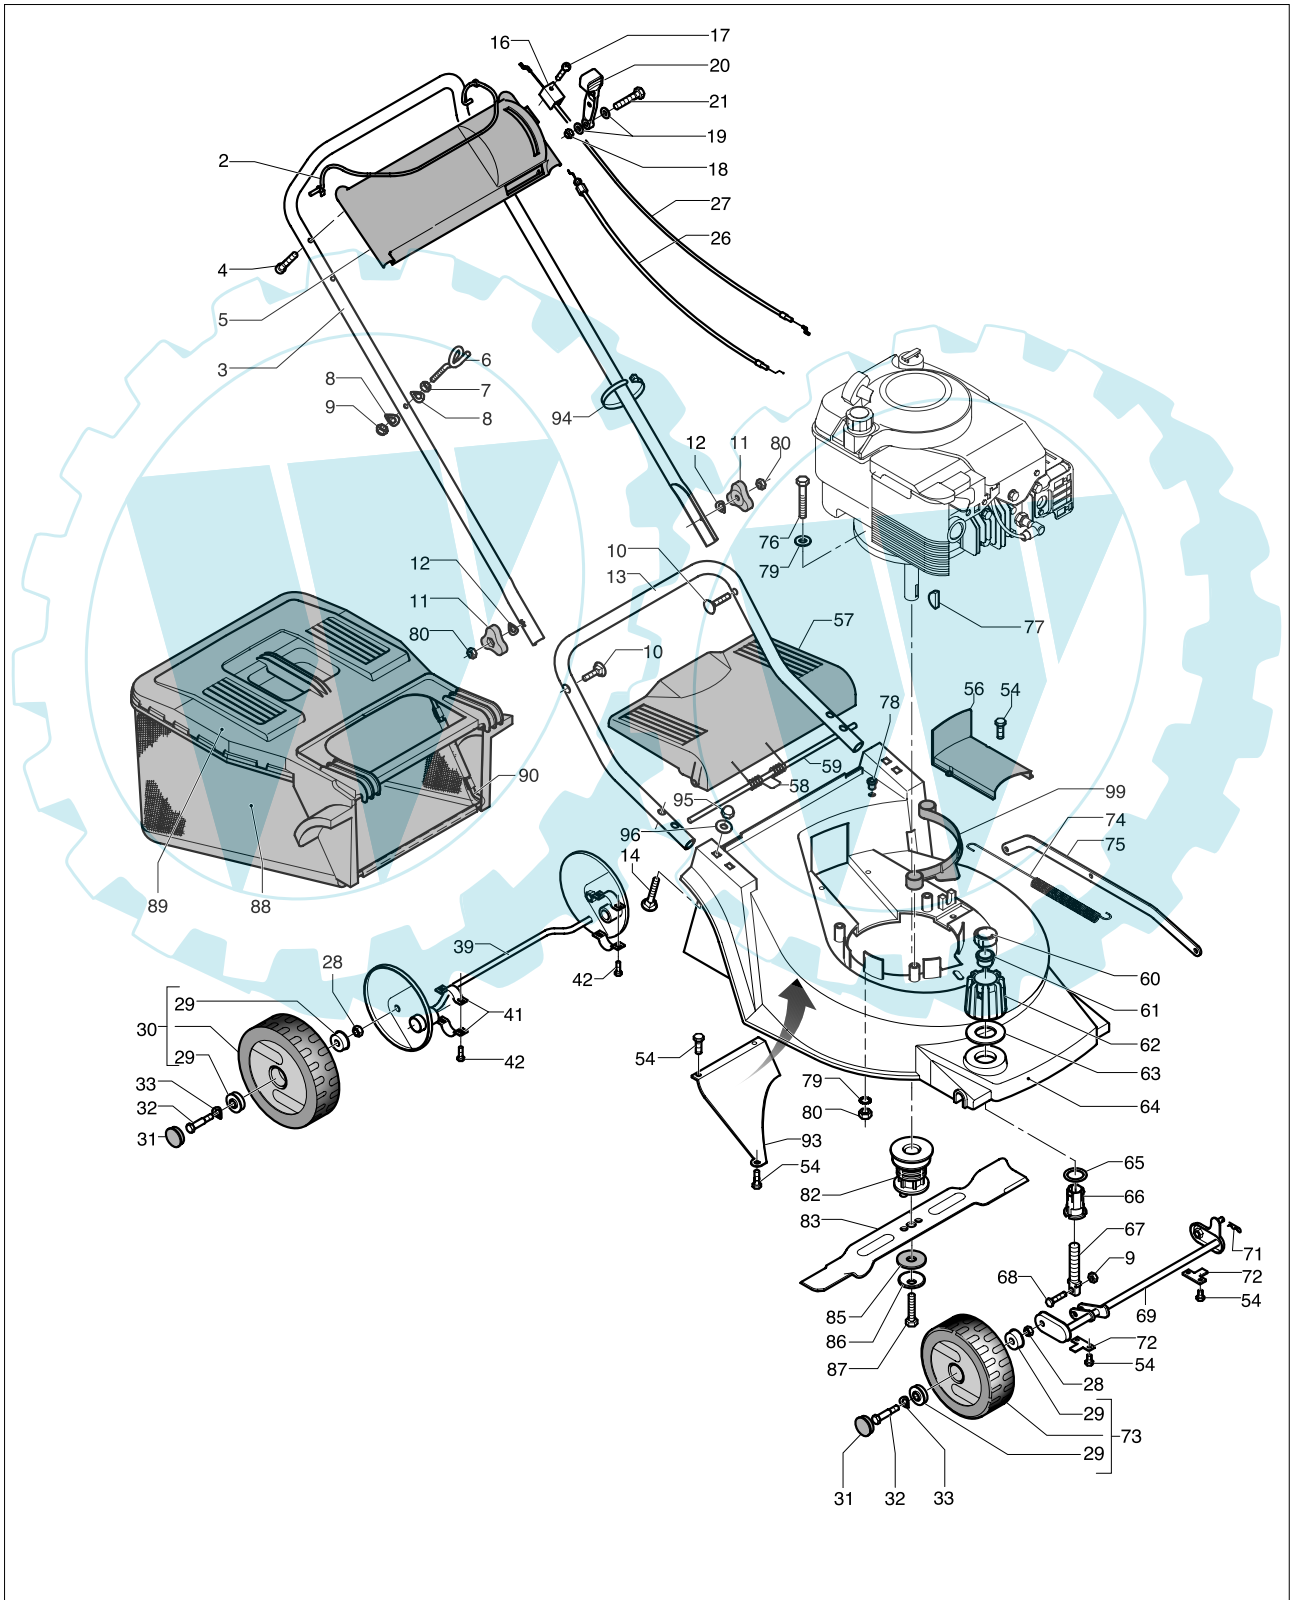

brand	MEP

date	FEB/03	SHEET 1/3

Model

MP 548

Product number

953875755